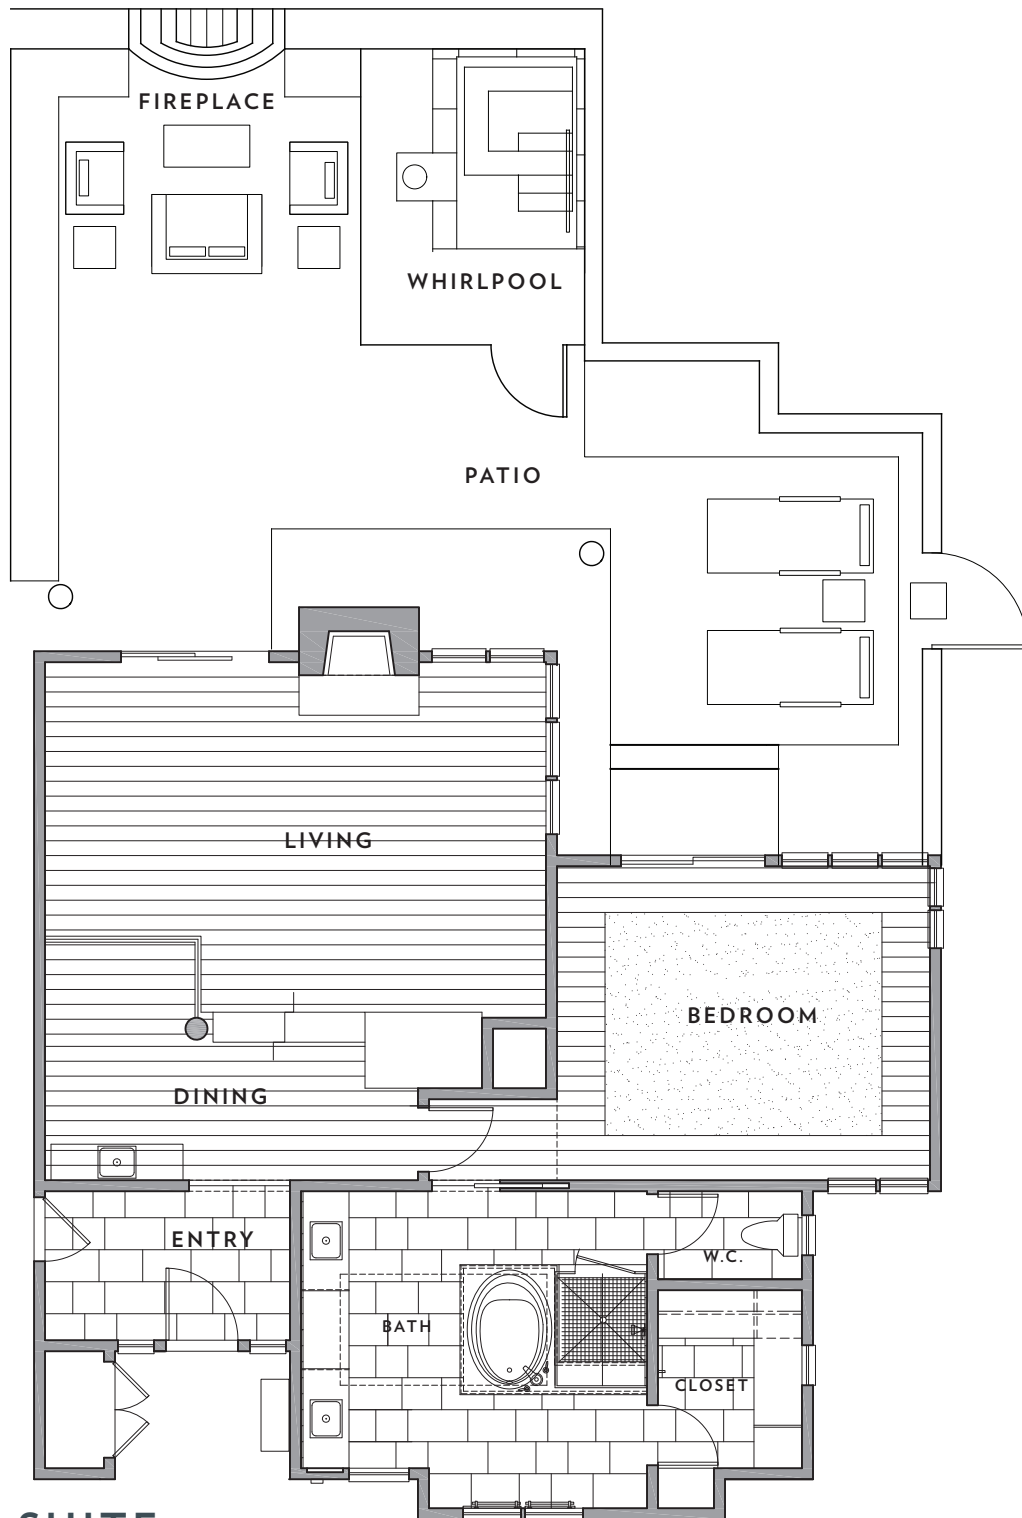

RANCHO VALENCIA
resort & spa

VALENCIA SUITE
1,300 SQUARE FEET
ONE-BEDROOM

EACH CASITA PATIO VARIES IN SHAPE, BUT INCLUSIONS ARE CONSISTENT WITH DIAGRAM