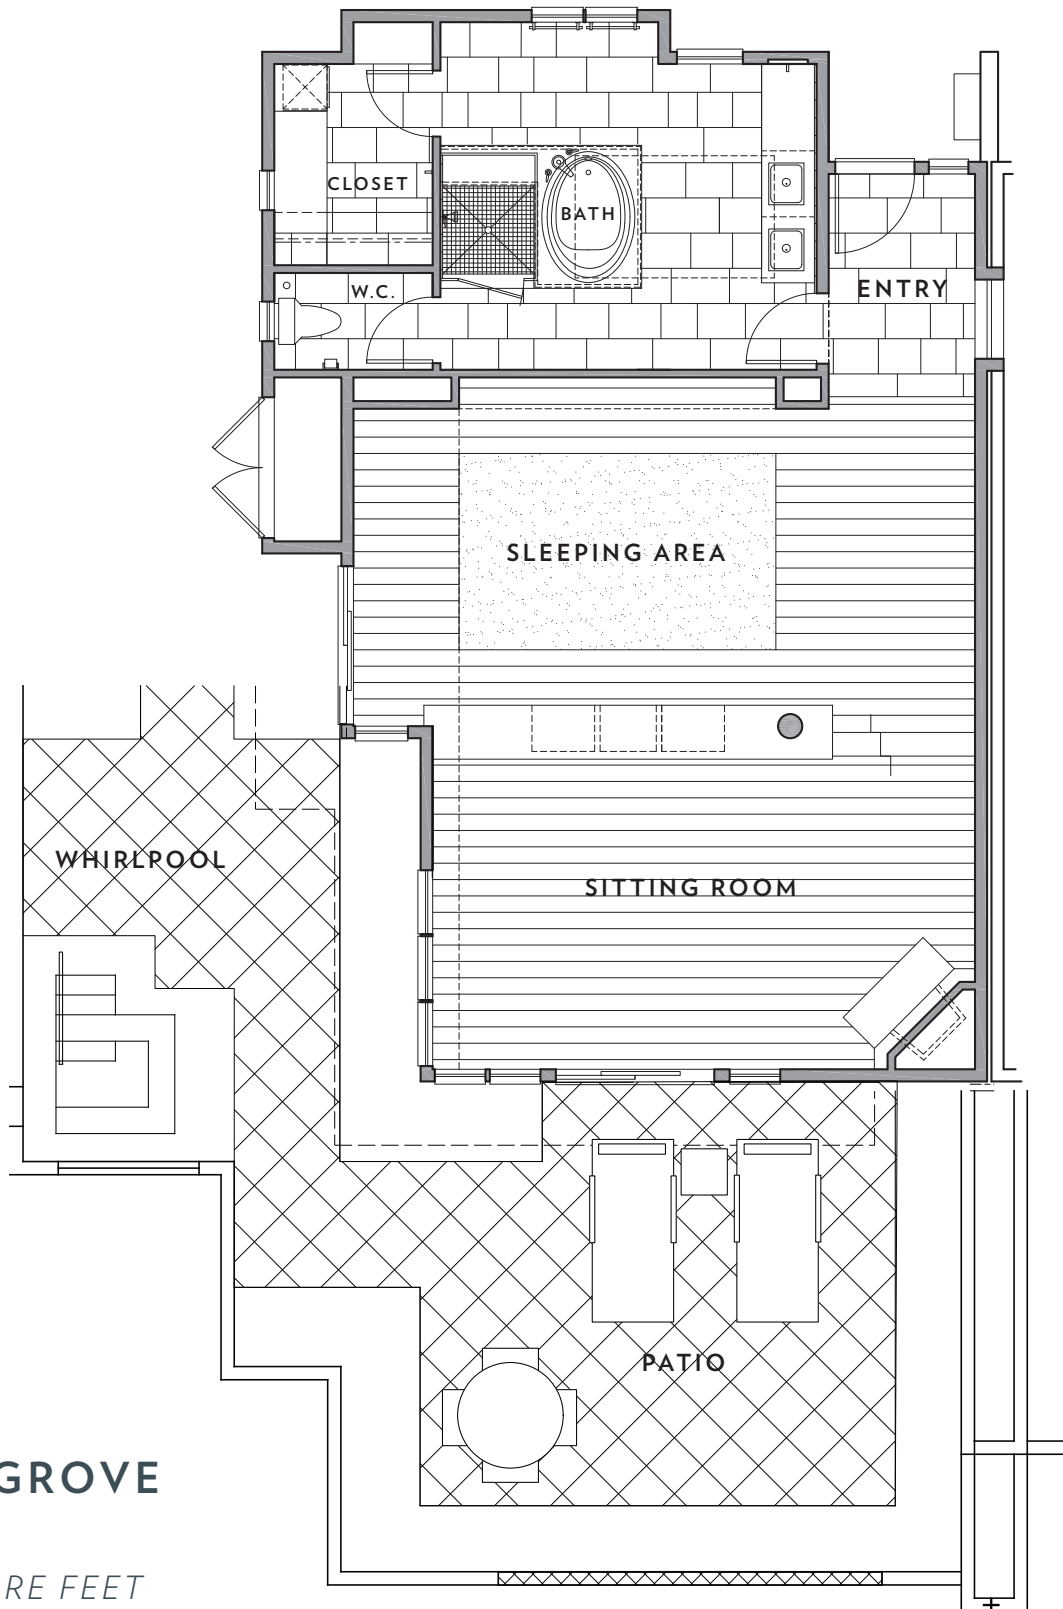

RANCHO VALENCIA
resort & spa

**OLIVE GROVE
SUITE**
900 SQUARE FEET
STUDIO

EACH CASITA PATIO VARIES IN SHAPE, BUT INCLUSIONS ARE CONSISTENT WITH DIAGRAM

RANCHO VALENCIA
resort & spa

OLIVE GROVE SUITE
– ADA
900 SQUARE FEET | STUDIO
2 QUEENS

EACH CASITA PATIO VARIES IN SHAPE, BUT INCLUSIONS ARE CONSISTENT WITH DIAGRAM