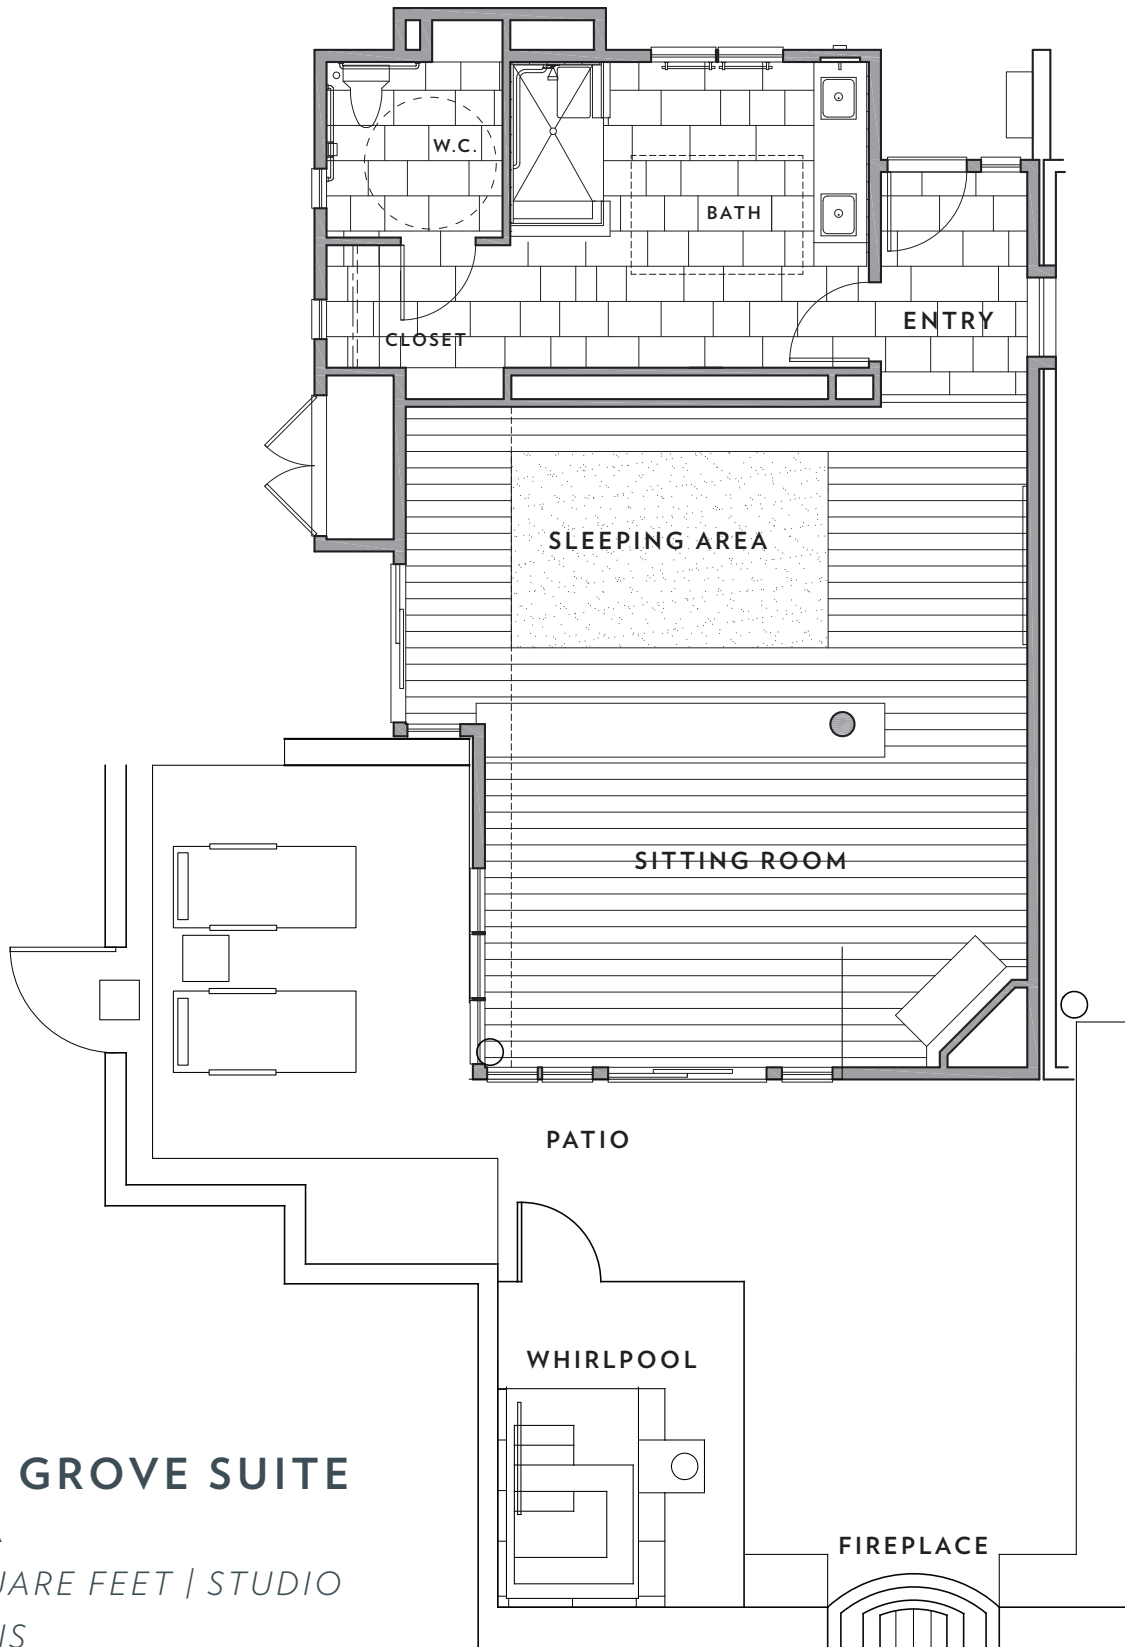

RANCHO VALENCIA
resort & spa

**OLIVE GROVE
SUITE**
900 SQUARE FEET
STUDIO

EACH CASITA PATIO VARIES IN SHAPE, BUT INCLUSIONS ARE CONSISTENT WITH DIAGRAM

RANCHO VALENCIA
resort & spa

OLIVE GROVE SUITE
– ADA
900 SQUARE FEET | STUDIO
2 QUEENS

EACH CASITA PATIO VARIES IN SHAPE, BUT INCLUSIONS ARE CONSISTENT WITH DIAGRAM